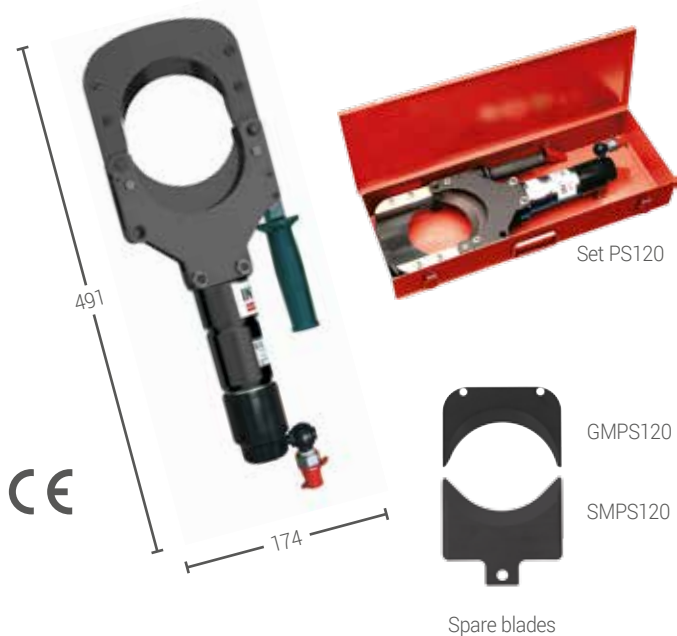

✓ SUITABLE TO CUT HEAVY DUTY STEEL WIRE ARMoured CABLES

PS120 – Hydraulic Cutting Head

The unit must be operated through max. 700 bar hydraulic pump (Suggested operating pressure 700 bar/70 MPa). (pages 89 - 96)

Technical Characteristics:

- Light and compact structure
- Blades made of high strength treated steel
- Quick male connection with automatic lock system and non detachable dust cap
- Head can be opened for easy cable insertion

Tool dimensions: 174 x 491 x 89 mm
Tool weight: 9,6 kg

Description	Order No.	Dimensions	Weight
Cutting head with case	PS120	610 x 400 x 140 mm	14,8 kg
Fixed cutting blade	GMPS120	-	1240 g
Moveable cutting blade	SMPS120	-	940 g

Tool dimensions: 174 x 491 x 89 mm
Tool weight: 11 kg

Description	Order No.	Dimensions	Weight
Cutting head with case	PS120-SK160	600 x 220 x 90 mm	16 kg
Fixed cutting blade	GMPS120-S	-	2,55 kg
Moveable cutting blade	SMPS120	-	940 g