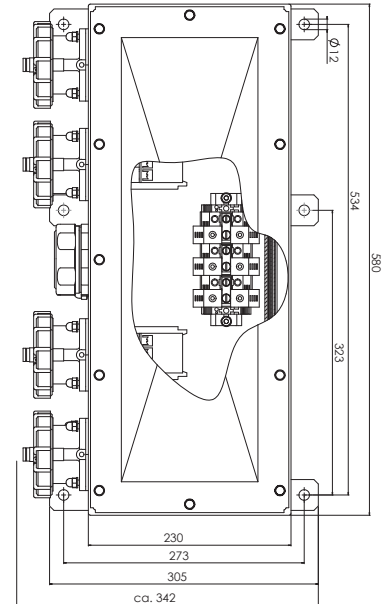

Available with brass flange.

Additional available with LED indicator.

**Dimensions**

Name & No.	1	2	3	4
SNAPPY SPEED+ CSS321K	265mm	-	227mm	
SNAPPY SPEED+ CSS322K	352mm	-	306mm	
SNAPPY SPEED+ CSS323K	466mm	210mm	420mm	
SNAPPY SPEED+ CSS324K	580mm	323mm	534mm	
SNAPPY SPEED+ CSS325K	694mm	325mm	648mm	
SNAPPY SPEED+ CSS326K	808mm	437mm	762mm	
SNAPPY SPEED+ CSS329K	1220mm	644mm	1174mm	
SNAPPY SPEED+ CSS323KD	536mm	190mm	490mm	
SNAPPY SPEED+ CSS324KD	650mm	302mm	604mm	
SNAPPY SPEED+ CSS325KD	764mm	302mm	718mm	
SNAPPY SPEED+ CSS326KD	878mm	416mm	832mm	
SNAPPY SPEED+ CSS327K	922mm	216mm	216mm	876mm
SNAPPY SPEED+ CSS328K	1036mm	330mm	330mm	990mm
SNAPPY SPEED+ CSS320K	1334mm	644mm	-	1288mm
SNAPPY SPEED+ CSS3211K	1452mm	442mm	442mm	1402mm
SNAPPY SPEED+ CSS3212K	1562mm	556mm	442mm	1516mm