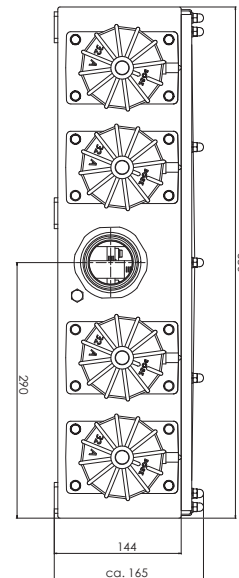

Available with brass flange.

Additional available with LED indicator.

**Dimensions**

Name & No.	1	2	3	4
SNAPPY SPEED+ CSS321K	265mm	-	227mm	
SNAPPY SPEED+ CSS322K	352mm	-	306mm	
SNAPPY SPEED+ CSS323K	466mm	210mm	420mm	
SNAPPY SPEED+ CSS324K	580mm	323mm	534mm	
SNAPPY SPEED+ CSS325K	694mm	325mm	648mm	
SNAPPY SPEED+ CSS326K	808mm	437mm	762mm	
SNAPPY SPEED+ CSS329K	1220mm	644mm	1174mm	
SNAPPY SPEED+ CSS323KD	536mm	190mm	490mm	
SNAPPY SPEED+ CSS324KD	650mm	302mm	604mm	
SNAPPY SPEED+ CSS325KD	764mm	302mm	718mm	
SNAPPY SPEED+ CSS326KD	878mm	416mm	832mm	
SNAPPY SPEED+ CSS327K	922mm	216mm	216mm	876mm
SNAPPY SPEED+ CSS328K	1036mm	330mm	330mm	990mm
SNAPPY SPEED+ CSS320K	1334mm	644mm	-	1288mm
SNAPPY SPEED+ CSS3211K	1452mm	442mm	442mm	1402mm
SNAPPY SPEED+ CSS3212K	1562mm	556mm	442mm	1516mm