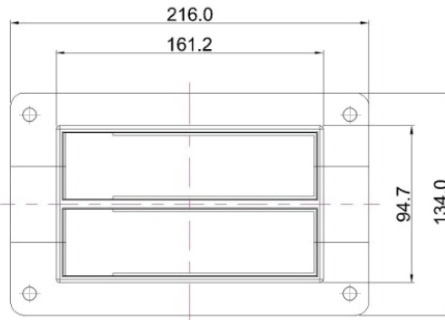

Putting safety first

RFCS 10	MCT Brattberg CS series cable diameter range (mm) and number of module		Required cut out (mm)	Art No.	Packing space (mm)
Kit	Size 20 2.5-16.0	Size 40 14.5-33.5			
RFCS 10/4	2	2	55X145	RFCS00001004	100X40
RFCS 10/7	6	1	55X145	RFCS00001007	100X40
RFCS 10/10	10	0	55X145	RFCS00001010	100X40

RFCS 20	MCT Brattberg CS series cable diameter range (mm) and number of module		Required cut out (mm)	Art No.	Packing space (mm)
Kit	Size 20 2.5-16.0	Size 40 14.5-33.5			
RFCS 20/8	4	4	100X145	RFCS00002008	200X40
RFCS 20/14	12	2	100X145	RFCS00002014	200X40
RFCS 20/20	20	0	100X145	RFCS00002020	200X40

Putting safety first

RFCS 12	MCT Brattberg CS series cable diameter range (mm) and number of module		Required cut out FL 21 (mm)	Art No.	Packing space (mm)
Kit	Size 20 2.5-16.0	Size 40 14.5-33.5			
RFCS 12/3	0	3	55X165	RFCS00001203	120x40
RFCS 12/6	4	2	55X165	RFCS00001206	120x40
RFCS 12/9	8	1	55X165	RFCS00001209	120x40
RFCS 12/12	12	0	55X165	RFCS00001212	120x40