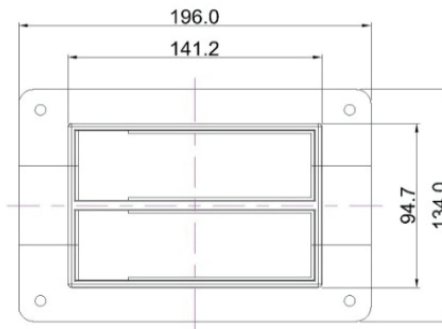

MCT Brattberg RFCS Kit contains:

- Open able frame with gasket.
- MCT Brattberg CS series module with lockable layer and pre marked cable diameter range.
- PTG 40 Compression wedge.
- Gasket for sealing RFCS frame with cabinet.
- Mounting hardware.
- Cable selector.
- Lubricant.

Putting safety first

RFCS 10	MCT Brattberg CS series cable diameter range (mm) and number of module		Required cut out (mm)	Art No.	Packing space (mm)
Kit	Size 20 2.5-16.0	Size 40 14.5-33.5			
RFCS 10/4	2	2	55X145	RFCS00001004	100X40
RFCS 10/7	6	1	55X145	RFCS00001007	100X40
RFCS 10/10	10	0	55X145	RFCS00001010	100X40

RFCS 20	MCT Brattberg CS series cable diameter range (mm) and number of module		Required cut out (mm)	Art No.	Packing space (mm)
Kit	Size 20 2.5-16.0	Size 40 14.5-33.5			
RFCS 20/8	4	4	100X145	RFCS00002008	200X40
RFCS 20/14	12	2	100X145	RFCS00002014	200X40
RFCS 20/20	20	0	100X145	RFCS00002020	200X40