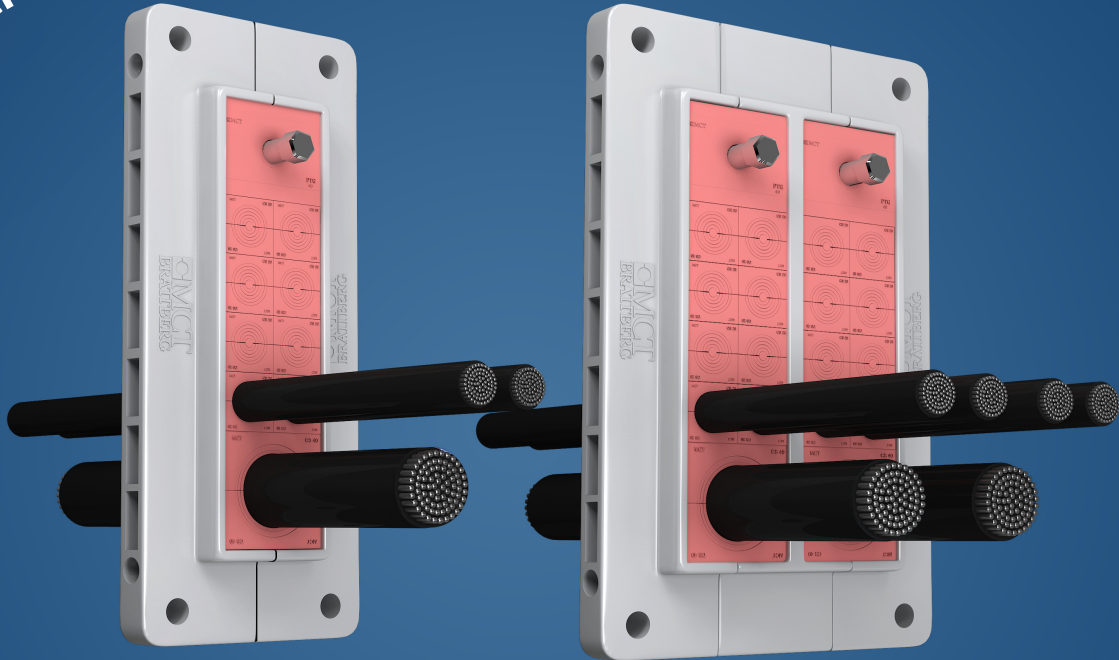

RFCS

Cabinet Seal

NEW LAUNCH

MCT Brattberg RFCS (Retrofit Cabinet Seal)

Innovative open able/retrofit alternative to heavy duty plug in connector and cable glands plates in cabinets.

The unique MCT Brattberg RFCS is available in three basic sizes of 10, 12 & 16 with an extension provision to size 20, 24 & 32 respectively.

MCT Brattberg RFCS frame provides :

- Space saving frames compared to conventional plug in connector & cable glands.
- Unique MCT Brattberg compression wedge PTG40 that can be inserted from both sides of the frame to provide IP 65/67 protection.
- Easy installation and availability with ready made packed kits including sealing module or according to customer requirements.

MCT Brattberg RFCS Kit contains:

- Open able frame with gasket.
- MCT Brattberg CS series module with lockable layer and pre marked cable diameter range.
- PTG 40 Compression wedge.
- Gasket for sealing RFCS frame with cabinet.
- Mounting hardware.
- Cable selector.
- Lubricant.