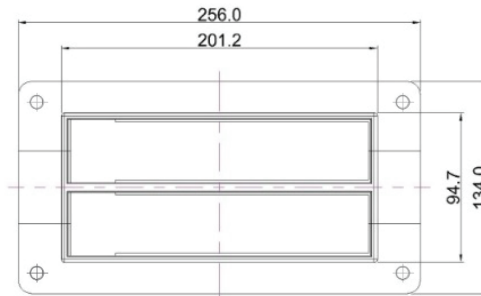

RFCS 32	MCT Brattberg CS series cable diameter range (mm) and number of module		Required cut out (mm)	Art No.	Packing space (mm)
Kit	Size 20 2.5-16.0	Size 40 14.5-33.5			
RFCS 32/8	0	8	100X205	RFCS00003208	320X40
RFCS 32/14	8	6	100X205	RFCS00003214	320X40
RFCS 32/20	16	4	100X205	RFCS00003220	320X40
RFCS 32/26	24	2	100X205	RFCS00003226	320X40
RFCS 32/32	32	0	100X205	RFCS00003232	320X40

www.mctbrattberg.com

MCT Brattberg AB
SE-371 92 Karlskrona
Sweden
Phone: +46-455 37 52 00
Fax: +46-455 37 52 90
E-mail: info@mctbrattberg.se
Website: www.mctbrattberg.se

MCT Brattberg Ltd
Commerce Street
Carrs Industrial Estate Haslingden
Lancashire BB4 5JT
England
Tel: +44_170 624 4890
Fax: +44_170 624 4891
E-mail: info@mctbrattberg.co.uk

MCT Brattberg Inc.
3332 Spring Stuebner Rd
Suite E, Spring TX 77389
USA
Phone: +1 (281) 355 8191
Fax: +1 (281) 355 8393
E-mail: info@mctbrattberginc.com

MCT Brattberg India Pvt. Ltd.
40/56, LGF
CR Park, New Delhi-110019
India
Phone: +91 11 49059872
E-mail: info@mctbrattberg.in