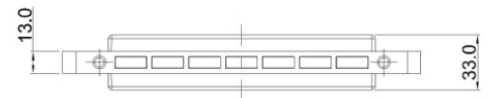

RFCS 12	MCT Brattberg CS series cable diameter range (mm) and number of module		Required cut out FL 21 (mm)	Art No.	Packing space (mm)
Kit	Size 20 2.5-16.0	Size 40 14.5-33.5			
RFCS 12/3	0	3	55X165	RFCS00001203	120x40
RFCS 12/6	4	2	55X165	RFCS00001206	120x40
RFCS 12/9	8	1	55X165	RFCS00001209	120x40
RFCS 12/12	12	0	55X165	RFCS00001212	120x40