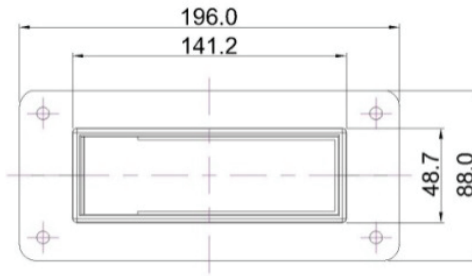

RFCS

Cabinet Seal

NEW LAUNCH

MCT Brattberg RFCS (Retrofit Cabinet Seal)

Innovative open able/retrofit alternative to heavy duty plug in connector and cable glands plates in cabinets.

The unique MCT Brattberg RFCS is available in three basic sizes of 10, 12 & 16 with an extension provision to size 20, 24 & 32 respectively.

MCT Brattberg RFCS frame provides :

- Space saving frames compared to conventional plug in connector & cable glands.
- Unique MCT Brattberg compression wedge PTG40 that can be inserted from both sides of the frame to provide IP 65/67 protection.
- Easy installation and availability with ready made packed kits including sealing module or according to customer requirements.

Putting safety first

RFCS 10	MCT Brattberg CS series cable diameter range (mm) and number of module		Required cut out (mm)	Art No.	Packing space (mm)
Kit	Size 20 2.5-16.0	Size 40 14.5-33.5			
RFCS 10/4	2	2	55X145	RFCS00001004	100X40
RFCS 10/7	6	1	55X145	RFCS00001007	100X40
RFCS 10/10	10	0	55X145	RFCS00001010	100X40