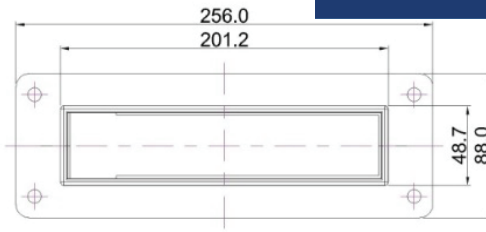

RFCS 16	MCT Brattberg CS series cable diameter range (mm) and number of module		Required cut out (mm)	Art No.	Packing space (mm)
Kit	Size 20 2.5-16.0	Size 40 14.5-33.5			
RFCS 16/4	0	4	55X205	RFCS00001604	160x40
RFCS 16/7	4	3	55X205	RFCS00001607	160x40
RFCS 16/10	8	2	55X205	RFCS00001610	160x40
RFCS 16/13	12	1	55X205	RFCS00001613	160x40
RFCS 16/16	16	0	55X205	RFCS00001616	160x40