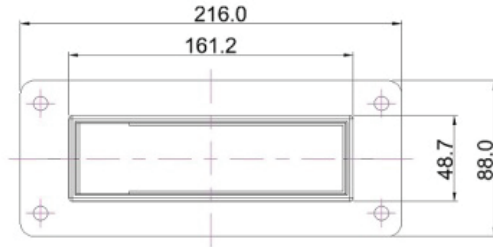

Putting safety first

RFCS 10	MCT Brattberg CS series cable diameter range (mm) and number of module		Required cut out (mm)	Art No.	Packing space (mm)
Kit	Size 20 2.5-16.0	Size 40 14.5-33.5			
RFCS 10/4	2	2	55X145	RFCS00001004	100X40
RFCS 10/7	6	1	55X145	RFCS00001007	100X40
RFCS 10/10	10	0	55X145	RFCS00001010	100X40

RFCS 20	MCT Brattberg CS series cable diameter range (mm) and number of module		Required cut out (mm)	Art No.	Packing space (mm)
Kit	Size 20 2.5-16.0	Size 40 14.5-33.5			
RFCS 20/8	4	4	100X145	RFCS00002008	200X40
RFCS 20/14	12	2	100X145	RFCS00002014	200X40
RFCS 20/20	20	0	100X145	RFCS00002020	200X40

Putting safety first

RFCS 12	MCT Brattberg CS series cable diameter range (mm) and number of module		Required cut out FL 21 (mm)	Art No.	Packing space (mm)
Kit	Size 20 2.5-16.0	Size 40 14.5-33.5			
RFCS 12/3	0	3	55X165	RFCS00001203	120x40
RFCS 12/6	4	2	55X165	RFCS00001206	120x40
RFCS 12/9	8	1	55X165	RFCS00001209	120x40
RFCS 12/12	12	0	55X165	RFCS00001212	120x40