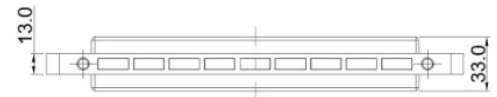

RFCS 16	MCT Brattberg CS series cable diameter range (mm) and number of module		Required cut out (mm)	Art No.	Packing space (mm)
Kit	Size 20 2.5-16.0	Size 40 14.5-33.5			
RFCS 16/4	0	4	55X205	RFCS00001604	160x40
RFCS 16/7	4	3	55X205	RFCS00001607	160x40
RFCS 16/10	8	2	55X205	RFCS00001610	160x40
RFCS 16/13	12	1	55X205	RFCS00001613	160x40
RFCS 16/16	16	0	55X205	RFCS00001616	160x40