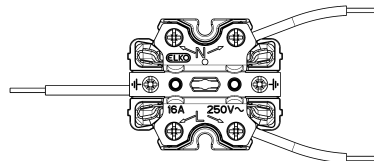

Wiring diagram

ELKO AS

E-mail: elko@elko.no
Internet: www.elko.no
Bank: 6219.05.15880
Org.no.: NO 911 382 563 MVA

ELKO Front office
Sandstuveien 68, NO-0680 Oslo
P.O.Box 6598 Etterstad, NO-0607 Oslo
Tel.: +47 67 80 73 00
Fax: +47 67 80 73 01

ELKO Plant
Sporpind Industriområde, NO-3340 Åmot
Tel.: +47 32 78 91 00
Fax: +47 32 78 91 01