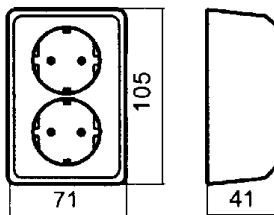

Data Sheet 1511733

Product: Stikk.m/j dob.m/barnevern påv
El-number: 1511733
Mat.no: EKO06240
EAN: 7020160624017
Packing: 5
Color: Polarwhite

Product description: Double surface mounted socket outlets with earth (schuko).With shutter. Screw socket base. Cover cap made of thermoplastic. Separate spare cover caps are kept in stock. Roomy space for cables in the house. Fixing screw-holes in the backplate for the surface mounting. The socket base is snapped on to the backplate.

Technical specifications: Voltage: 16A / 250VAC.
Surface, double
Screw terminals.
With earth.
With shutter.
Color: Polarwhite.
Thermoplastic coverplate
Halogenfree.
Conduit connection length: 12mm
Amount of conduits pr terminal: 2
Maximum torque: 1,2Nm (According to IEC 62196-1)
Maximum cross section: 2,5mm²

Size

Wiring diagram

ELKO AS

E-mail: elko@elko.no
Internet: www.elko.no
Bank: 6219.05.15880
Org.no.: NO 911 382 563 MVA

ELKO Front office
Sandstuveien 68, NO-0680 Oslo
P.O.Box 6598 Etterstad, NO-0607 Oslo
Tel.: +47 67 80 73 00
Fax: +47 67 80 73 01

ELKO Plant
Sporpind Industriområde, NO-3340 Åmot
Tel.: +47 32 78 91 00
Fax: +47 32 78 91 01