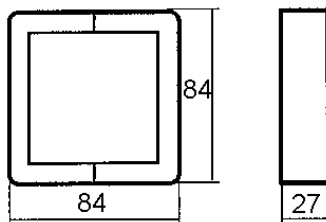

Data Sheet 1471575

Product: Påveggkappe enkel 25mm
El-number: 1471575
Mat.no: EKO09667
EAN: 7020160966711
Packing: 5
Color: Polarwhite

Product description: RS 16 Single surface housing 25mm
Made of thermoplastic. Suitable for fixing of all ELKO RS 16 switches, single or double socket-outlets, dimmers, timers and low-current equipment. Offers you surface mounted installed equipment, based on flush mounted installation material. Screw distance: cc 60 mm.

Technical specifications: Single house.
Colour: Polarwhite.
Height: 25 mm.
Halogenfree.

Size

Wiring diagram

ELKO AS

E-mail: elko@elko.no
Internet: www.elko.no
Bank: 6219.05.15880
Org.no.: NO 911 382 563 MVA