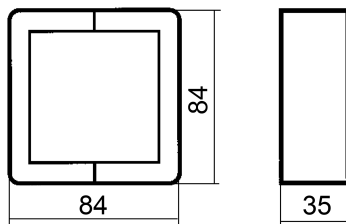

Data Sheet 1471577

Product: Påveggkappe enkel 33mm
El-number: 1471577
Mat.no: EKO09669
EAN: 7020160966919
Packing: 5
Color: Polarwhite

Product description: RS 16 Single surface housing 33mm
Made of thermoplastic. Suitable for fixing of all ELKO RS 16 switches, single or double socket-outlets, dimmers, timers and low-current equipment. Offers you surface mounted installed equipment, based on flush mounted installation material. Screw distance: cc 60 mm.

Technical specifications: Single house.
Colour: Polarwhite.
Height: 33 mm.
Halogenfree.

Size

Wiring diagram

ELKO AS

E-mail: elko@elko.no
Internet: www.elko.no
Bank: 6219.05.15880
Org.no.: NO 911 382 563 MVA