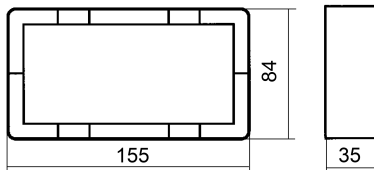

## Data Sheet 1471579

**Product:** Påveggkappe dobbel 33mm  
**El-number:** 1471579  
**Mat.no:** EKO09671  
**EAN:** 7020160967114  
**Packing:** 5  
**Color:** Polarwhite

**Product description:** RS16 Double surface housing  
Made of thermoplastic. Suitable for fixing of all ELKO RS 16 switches, single or double socket-outlets, dimmers, timers and low-current equipment. Offers you surface mounted installed equipment, based on flush mounted installation material. Screw distance: cc 60 mm.  
Double combinationplate ELKO RS16 design must be ordered separately.

---

**Technical specifications:** Double house.  
Colour: Polarwhite.  
Height: 33 mm.  
Halogenfree.

---

Size

Wiring diagram