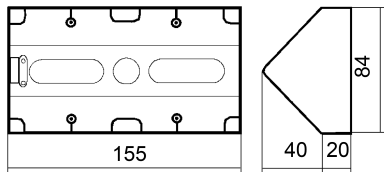

Data Sheet 1471530

Product: L3066 hjørnekappe dobbel PH
El-number: 1471530
Mat.no: EKO06769
EAN: 7020160676917
Packing: 1
Color: Polarwhite

Product description: RS16 Surface housing specially designed for mounting in corners such as below kitchen shelves.
A smart construction when fixing corner angled covering boxes, into which standard ELKO flush equipment is fixed. Entries for both 16mm as well as 20mm pipes into the boxes.
Made of thermoplastic. Suitable for fixing of all ELKO RS16 switches, single or double socket-outlets, dimmers, timers and low-current equipment. Offers you surface mounted installed equipment, based on flush mounted installation material. Screw distance: cc 60 mm

Technical specifications: Cornerbox double
Delivered with double combinationplate
Color: Polarwhite
Halogenfree

Size

Wiring diagram

ELKO AS

E-mail: elko@elko.no
Internet: www.elko.no
Bank: 6219.05.15880
Org.no.: NO 911 382 563 MVA