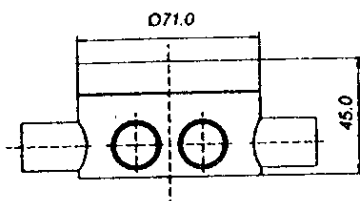

Product description: Flushmounted wallbox without bracket. The box has 6 conduit entries: 6x16 mm Ø, locking springs, sealing plugs and plastic lid is included. Possible to enter 20 mm Ø conduit by use of a 20 mm sleeve on the outside of the entries. The ready fixed box leaves a distance of 12 mm for wallplates. Different extension rings to "build-up" any difference between plate and box are available. Screw distance in-side the box: 60 mm cc.

Technical specifications: Flush mounted wallbox with bracket.
Depth: 45mm
Standard: CEE Publ. 7, XIII.
Halogenfree.
Maximum temperature during casting proses: 90°C
Minimum installation temperature: -25°C
Cuttersize: 73mm

Size