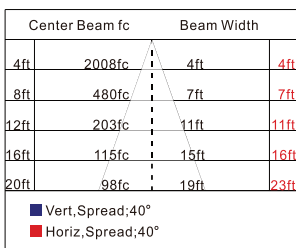

Strålingvinkler

40D