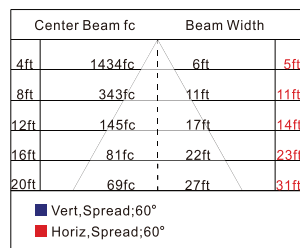

Ex-klassifiseringer

ATEX	IECEX	Annen klassifisering
II 2 G Ex eb mb IIC T5...T6 Gb	Ex eb mb IIC T5...T6 Gb	IP 66
II 2 D Ex tb IIIC T80°C...T100°C Db	Ex tb IIIC T80°C...T100°C Db	

Materialer

- **Kapsling** – kobberfri flyaluminium
- **Linse** – herdet glass
- **Monteringsdetaljer** – rustfritt stål
- **Monteringsbrakett** – rustfritt stål

Strålingvinkler

60D