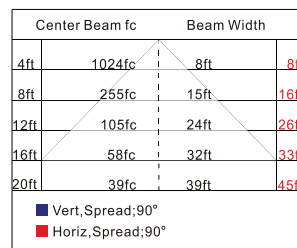

Ex-klassifiseringer

ATEX	IECEX	Annen klassifisering
II 2 G Ex eb mb IIC T5...T6 Gb	Ex eb mb IIC T5...T6 Gb	IP 66
II 2 D Ex tb IIIC T80°C...T100°C Db	Ex tb IIIC T80°C...T100°C Db	

Materialer

- **Kapsling** – kobberfri flyaluminium
- **Linse** – herdet glass
- **Monteringsdetaljer** – rustfritt stål
- **Monteringsbrakett** – rustfritt stål

Strålingvinkler

90D