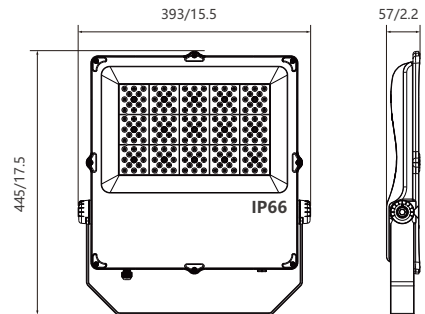

Specification

Input Voltage	AC100-277V
Power Consumption(10%)	150W
Intelligent Control	DALI/DMX512
LED Chip	2835/5050
Efficiency(±5%)	130 lm/W; 160 lm/W
CCT	3000K/4000K/5000K/6000K
CRI	70/80
Beam Angle	30°/45°/60°/90°/120°/T30x90/T3VS/T2VS
IP Rating	IP66
IK Rating	IK08
Working Temperature	-40°C(-40°F) - +50°C(122°F)
Lifespan	50,000 Hours
Warranty	5 Years
Housing Material	Die-casting aluminum housing and PC lens
Net Weight	5.4kg(11.9lbs)
Gross Weight	6.0kg(13.2lbs)
Product Dimension	393x445x57mm(15.5x17.5x2.2inch)
Packing Size	490x420x115mm(19.3x16.5x4.5inch)(1pcs/Carton)

Nortelco AS
tel +47 2257 6100
www.nortelco.no