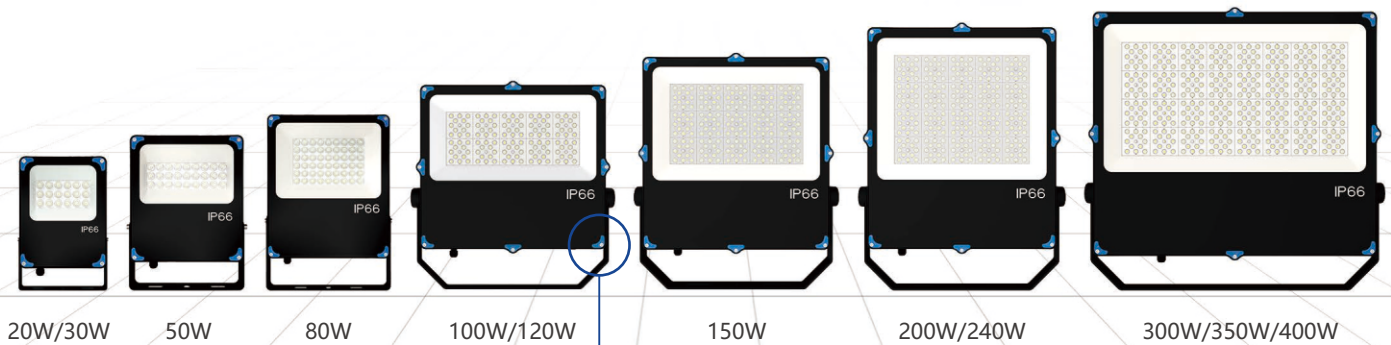

DESCRIPTION

MultiLED flood light series is one of the best options for efficiency, coupled with high performance. The well-functioned LED flood light enhances visibility and safety at nighttime, and instantly brightens up parking lots, sport courts, warehouses, as well as large billboards, etc. MultiLED flood light has been third-party tested for top quality and attains related certifications. The flood light fixture will be your integrated lighting solution in every single industrial field.

Nortelco AS
tel +47 2257 6100
www.nortelco.no

Screw-fixed Snap-fit

Screw-free Fixed Snap-fit