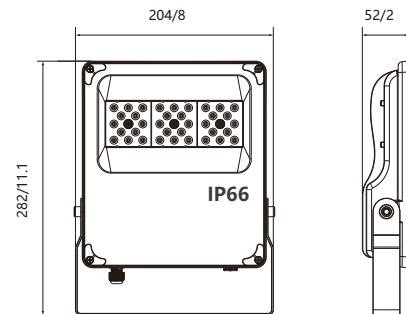

Specification

Input Voltage	AC100-277V
Power Consumption(±10%)	50W
Intelligent Control	DALI/DMX512
LED Chip	2835/5050
Efficiency(±5%)	130 lm/W; 160 lm/W
CCT	3000K/4000K/5000K/6000K
CRI	70/80
Beam Angle	30°/45°/60°/90°/120°/T30x90/T3VS/T2VS
IP Rating	IP66
IK Rating	IK08
Working Temperature	-40°C(-40°F) - +50°C(122°F)
Lifespan	50,000 Hours
Warranty	5 Years
Housing Material	Die-casting aluminum housing and PC lens
Net Weight	2.0kg(4.4lbs)
Gross Weight	2.3kg(5.1lbs)
Product Dimension	282x204x52mm(11.1x8.0x2.1inch)
Packing Size	465x305x315mm(18.3x12.0x12.4inch)(10pcs/Carton)

Nortelco AS
tel +47 2257 6100
www.nortelco.no