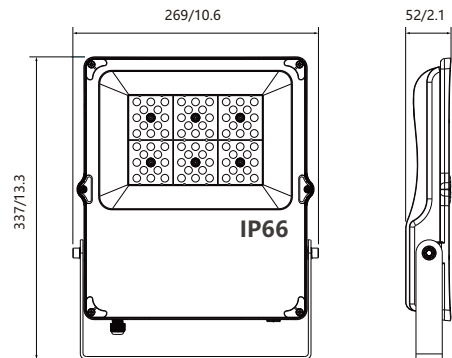

Specification

Input Voltage	AC100-277V
Power Consumption(±10%)	80W
Intelligent Control	DALI/DMX512
LED Chip	2835/5050
Efficiency(±5%)	130 lm/W; 160 lm/W
CCT	3000K/4000K/5000K/6000K
CRI	70/80
Beam Angle	30°/45°/60°/90°/120°/T30x90/T3VS/T2VS
IP Rating	IP66
IK Rating	IK08
Working Temperature	-40°C(-40°F) - +50°C(122°F)
Lifespan	50,000 Hours
Warranty	5 Years
Housing Material	Die-casting aluminum housing and PC lens
Net Weight	2.7kg(6.0lbs)
Gross Weight	3.0kg(6.6lbs)
Product Dimension	269x337x52mm(10.6x13.3x2.1inch)
Packing Size	588x360x315mm(23.1x14.2x12.4inch)(10pcs/Carton)

Nortelco AS
tel +47 2257 6100
www.nortelco.no