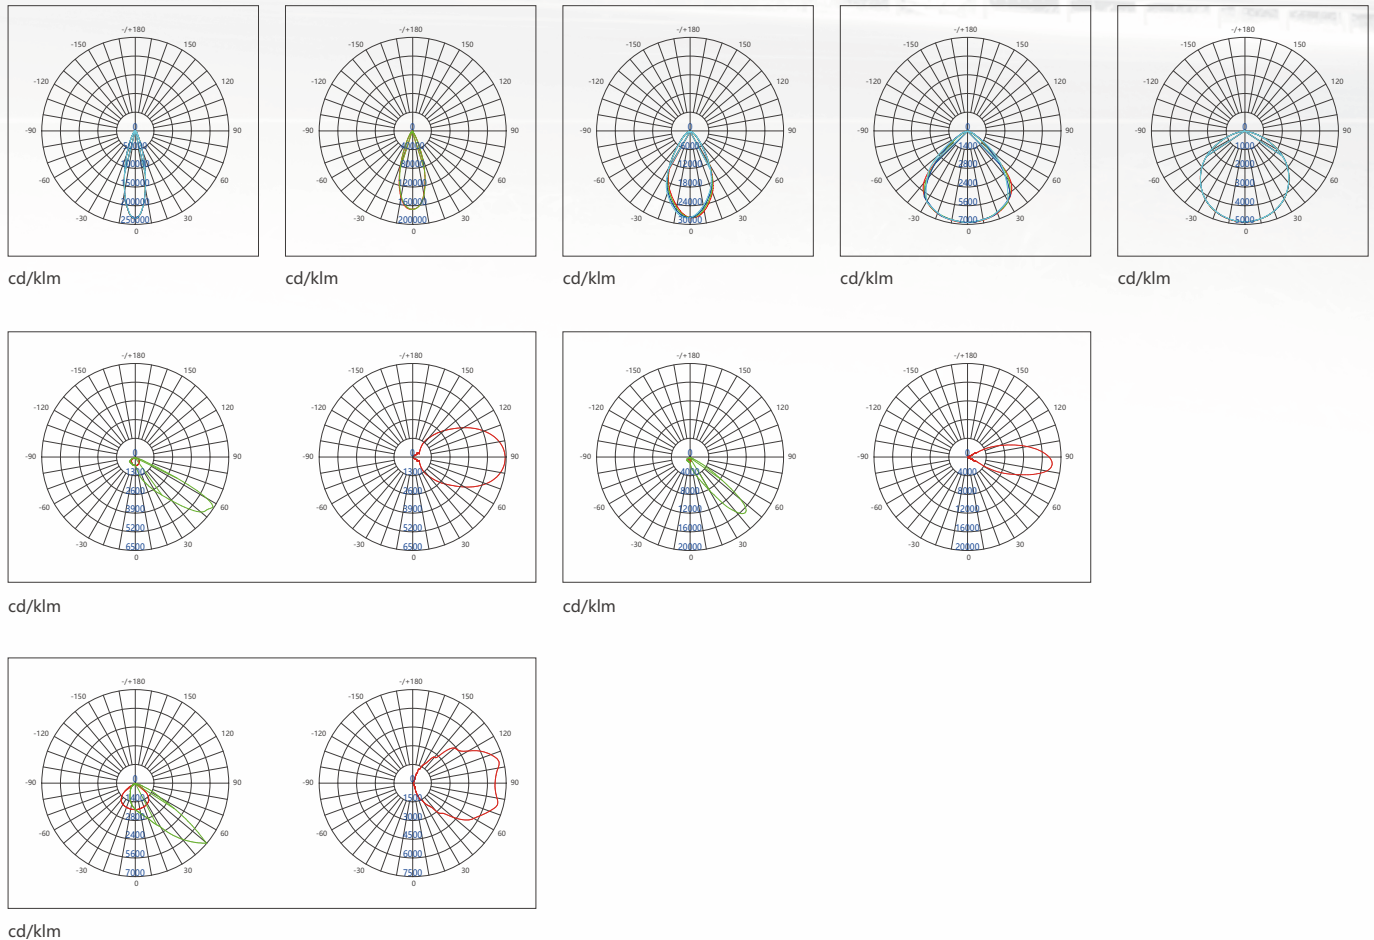

# PHOTOMETRIC DIAGRAMS

Specialized anti glare optical lens to deliver symmetric and asymmetrical lighting solution

30°/45°/60°/90°/120°/T30x90/T3VS/T2VS

Nortelco AS  
tel +47 2257 6100  
[www.nortelco.no](http://www.nortelco.no)