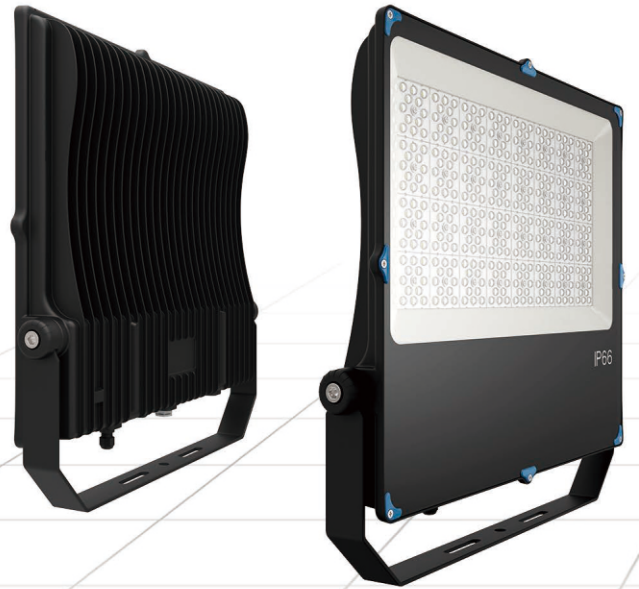

APPLICATION AREAS

Outdoor/Parking Lots/Walkways/Building Areas