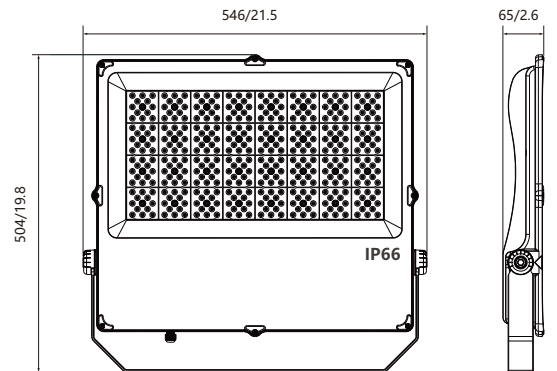

Specification

Input Voltage	AC100-277V
Power Consumption(10%)	300W/350W/400W
Intelligent Control	DALI/DMX512
LED Chip	2835/5050
Efficiency(±5%)	130 lm/W; 160 lm/W
CCT	3000K/4000K/5000K/6000K
CRI	70/80
Beam Angle	30°/45°/60°/90°/120°/T30x90/T3VS/T2VS
IP Rating	IP66
IK Rating	IK08
Working Temperature	-40°C(-40°F) - +50°C(122°F)
Lifespan	50,000 Hours
Warranty	5 Years
Housing Material	Die-casting aluminum housing and PC lens
Net Weight	9.8kg(21.5lbs)
Gross Weight	10.2kg(22.5lbs)
Product Dimension	546x504x65mm(21.5x19.8x2.6inch)
Packing Size	580x550x115mm(22.8x21.7x4.5inch)(1pcs/Carton)

Nortelco AS
tel +47 2257 6100
www.nortelco.no