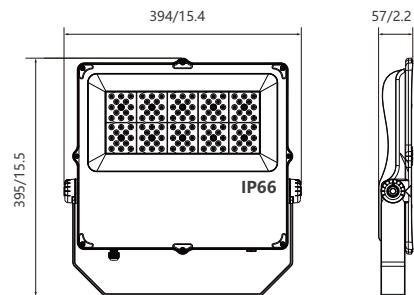

Specification

Input Voltage	AC100-277V
Power Consumption(10%)	100W/120W
Intelligent Control	DALI/DMX512
LED Chip	2835/5050
Efficiency(±5%)	130 lm/W; 160 lm/W
CCT	3000K/4000K/5000K/6000K
CRI	70/80
Beam Angle	30°/45°/60°/90°/120°/T30x90/T3VS/T2VS
IP Rating	IP66
IK Rating	IK08
Working Temperature	-40°C(-40°F) - +50°C(122°F)
Lifespan	50,000 Hours
Warranty	5 Years
Housing Material	Die-casting aluminum housing and PC lens
Net Weight	4.7kg(10.3lbs)
Gross Weight	5.1kg(11.2lbs)
Product Dimension	394x395x57mm(15.4x15.5x2.2inch)
Packing Size	440x420x115mm(17.3x16.5x4.5inch)(1pcs/Carton)

Nortelco AS
tel +47 2257 6100
www.nortelco.no