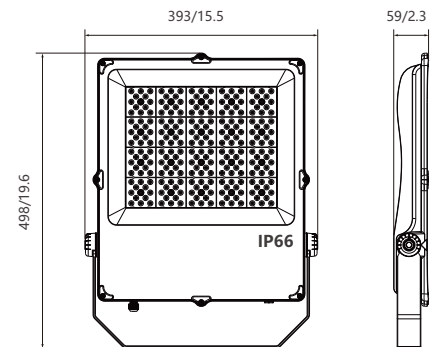

Specification

Input Voltage	AC100-277V
Power Consumption(10%)	200W/240W
Intelligent Control	DALI/DMX512
LED Chip	2835/5050
Efficiency(±5%)	130 lm/W; 160 lm/W
CCT	3000K/4000K/5000K/6000K
CRI	70/80
Beam Angle	30°/45°/60°/90°/120°/T30x90/T3VS/T2VS
IP Rating	IP66
IK Rating	IK08
Working Temperature	-40°C(-40°F) - +50°C(122°F)
Lifespan	50,000 Hours
Warranty	5 Years
Housing Material	Die-casting aluminum housing and PC lens
Net Weight	6.5kg(14.2lbs)
Gross Weight	6.9kg(15.2lbs)
Product Dimension	393x498x59mm(15.5x19.6x2.3inch)
Packing Size	540x420x115mm(21.3x16.5x4.5inch)(1pcs/Carton)

Nortelco AS
tel +47 2257 6100
www.nortelco.no