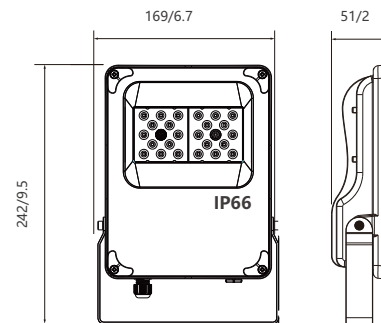

Specification

Input Voltage	AC100-277V
Power Consumption(±10%)	20W/30W
Intelligent Control	DALI/DMX512
LED Chip	2835/5050
Efficiency(±5%)	130 lm/W; 160 lm/W
CCT	3000K/4000K/5000K/6000K
CRI	70/80
Beam Angle	30°/45°/60°/90°/120°/T30x90/T3VS/T2VS
IP Rating	IP66
IK Rating	IK08
Working Temperature	-40°C(-40°F) - +50°C(122°F)
Lifespan	50,000 Hours
Warranty	5 Years
Housing Material	Die-casting aluminum housing and PC lens
Net Weight	1.2kg(2.7lbs)
Gross Weight	1.5kg(3.3lbs)
Product Dimension	242x169x51mm(9.5x6.7x2.0inch)
Packing Size	510x365x315mm(20.1x14.4x12.4inch)(20pcs/Carton)

Nortelco AS
tel +47 2257 6100
www.nortelco.no