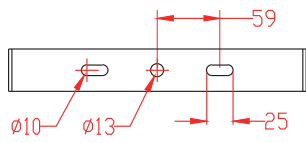

MultiLED PT4 Series – sizes

60W/100W