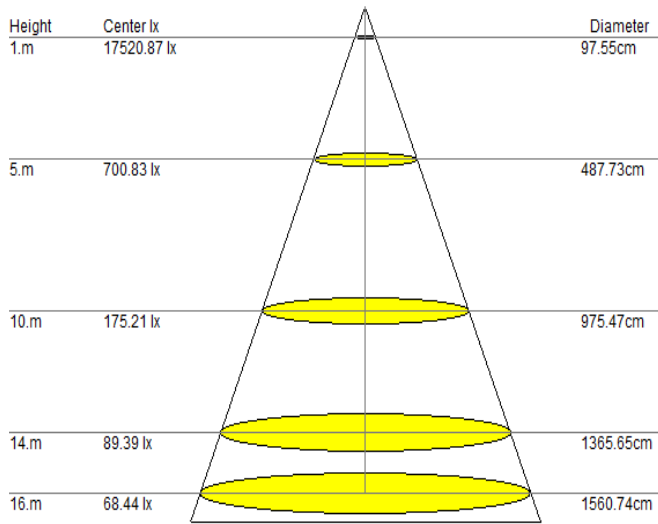

PT4 60° 100W and 600W Lux-Distance Curves