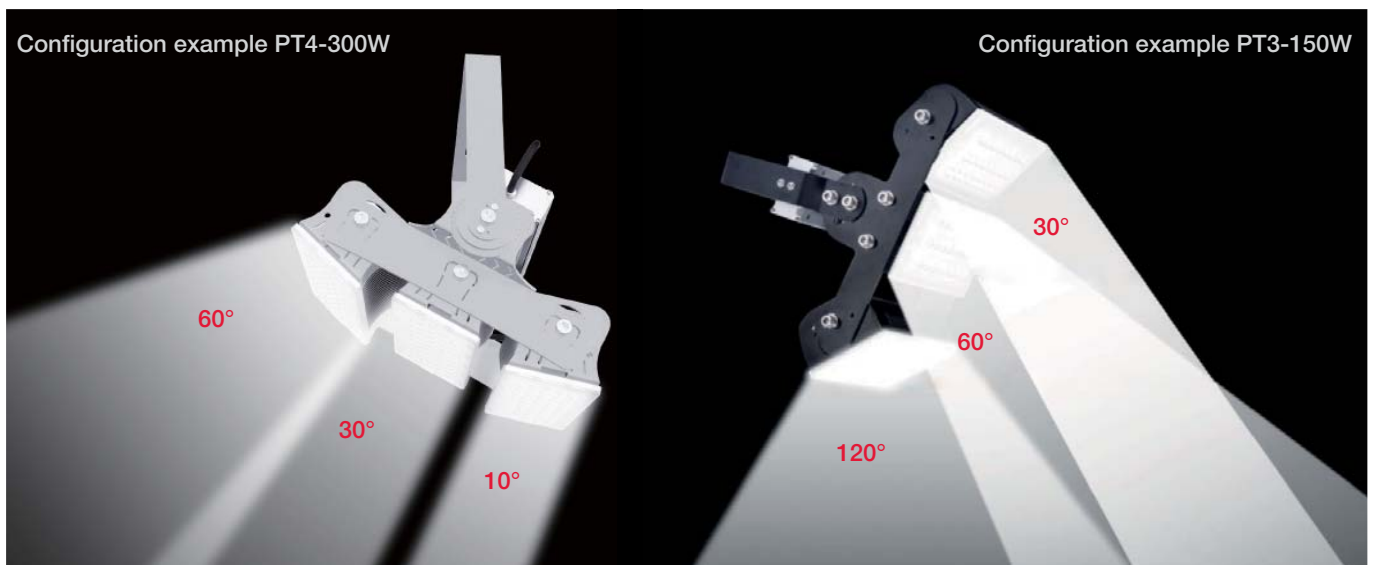

MultiLED PT2 30W-versjon

MultiLED PT3 50W-versjon

MultiLED PT3 100W-versjon

Nortelco MultiLED PT Series – light beam angles and installation types

Suspended installation

Wall installation

Ground installation

Ceiling installation

MultiLED PT2 Series

Nortelco MultiLED PT2 specification – 30W modules

Beam angle	60° / 120°	CCT	2700-6500K
Lamp luminous flux	130 lm/W ± 5%	IP grade	IP65
Working Life	> 50 000 hours	Working temperature	-40°C to +60°C
		Bracket	Stainless steel