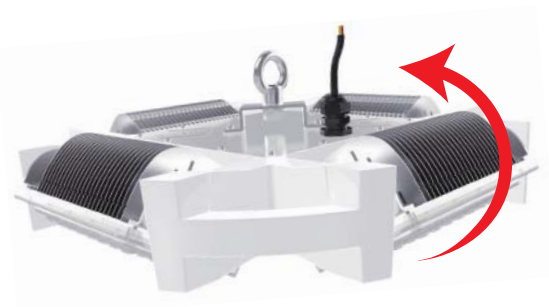

Nortelco MultiLED PT4-BAY High Bay Lights specifications

Beam angel	60°/ 120°	CCT	2700-6500K
Lamp luminous flux	150 lm/W ± 5%	IP grade	IP65
Working Life	> 50 000 hours	Working temperature	-40°C to +60°C
		Accessories	Extension alu. pole or iron chain

Elnr.	Model	Flux lm	Voltage	Beam option	Weight kg	Size WxDxH
3224612	PT-4BAY-100W	14k	90-277VAC/50/60	60/120	4,5	429x429x159
3224613	PT-4BAY-150W	21k	90-277VAC/50/60	60/120	4,5	429x429x159
3224614	PT-4BAY-200W	28k	90-277VAC/50/60	60/120	5,3	429x429x159
3224615	PT-4BAY-240W	33,6k	90-277VAC/50/60	60/120	5,3	429x429x159
	PT-4BAY-240W with dimmer	33,6k	90-277VAC/50/60	60/120	6,3	429x429x159