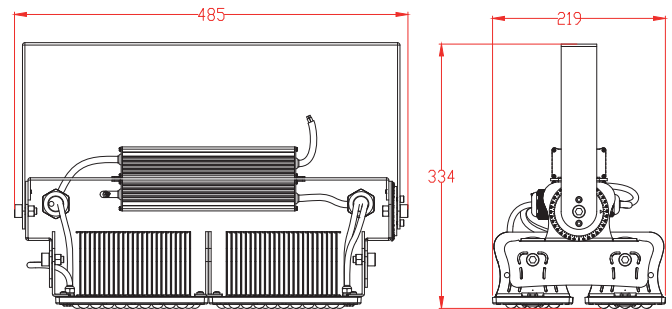

El.no.	Model	Flux lm	Voltage	Beam option	Weight kg	Size WxDxH
3224628	PT4 100W-30°	14k	24VDC	10/30/60/120	2,9	291x102x266
3224668	PT4 100W-60°	14k	24VDC	10/30/60/120	2,9	291x102x266
3224649	PT4 100W-120°	14k	24VDC	10/30/60/120	2,9	291x102x266
3224616	PT4 100W-30°	14k	85-265VAC/50/60	10/30/60/120	2,9	291x102x266
3224698	PT4 100W-60°	14k	85-265VAC/50/60	10/30/60/120	2,9	291x102x266
3224691	PT4 100W-120°	14k	85-265VAC/50/60	10/30/60/120	2,9	291x102x266
3224626	PT4 200W-10°	28k	85-265VAC/50/60	10/30/60/120	4,2	291x219x334
3224625	PT4 200W-30°	28k	85-265VAC/50/60	10/30/60/120	4,2	291x219x334
3224663	PT4 200W-60°	28k	85-265VAC/50/60	10/30/60/120	4,2	291x219x334
3224624	PT4 200W-120°	28k	85-265VAC/50/60	10/30/60/120	4,2	291x219x334
3224689	PT4 200W-30-60°	28k	85-265VAC/50/60	10/30/60/120	4,2	291x219x334
3224696	PT4 200W-60-120°	28k	85-265VAC/50/60	10/30/60/120	4,2	291x219x334
3224619	PT4 300W-30°	42k	85-265VAC/50/60	10/30/60/120	5,6	291x340x324
3224629	PT4 300W-60°	42k	85-265VAC/50/60	10/30/60/120	5,6	291x340x324
3224627	PT4 300W-120°	42k	85-265VAC/50/60	10/30/60/120	5,6	291x340x324
3224690	PT4 300W-30-30-60°	42k	85-265VAC/50/60	10/30/60/120	5,6	291x340x324
3224697	PT4 300W-30-60-120°	42k	85-265VAC/50/60	10/30/60/120	5,6	291x340x324
3224646	PT4 400W-60°	56k	85-265VAC/50/60	10/30/60/120	7,4	485x219x334
3224665	PT4 400W-30-30-60-120°	56k	85-265VAC/50/60	10/30/60/120	7,4	485x219x334
3224692	PT4 600W-30-30-30-60-60-60°	84k	85-265VAC/50/60	10/30/60/120	10,3	485x340x324
3224648	PT4 1000W-10-10-30-30-30-30-60-60-120°	134,4k	85-265VAC/50/60	10/30/60/120	16,3	600x340x225

MultiLED PT4 Series – sizes

60W/100W

120W/200W

180W/300W

240W/400W

360W/600W

MultiLED PT4-1000W – size

PT4 1000W