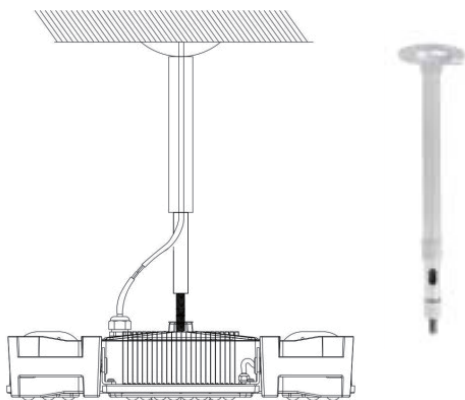

Extension aluminium pole