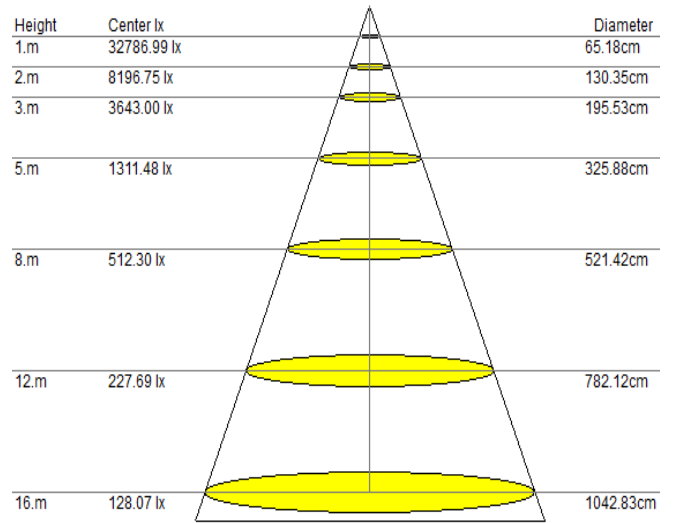

MultiLED PT3 Series Lux-Distance Curves

PT3 50W and 200W 30°