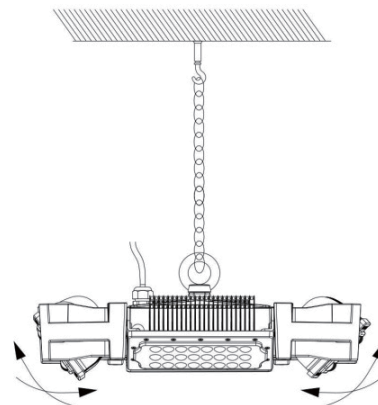

Metal chain