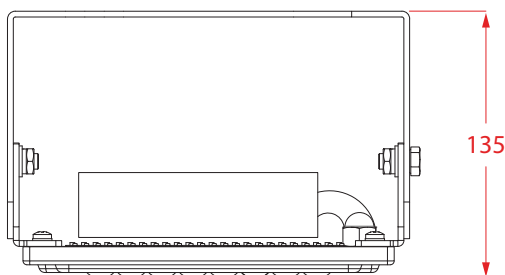

El.no.	Model	Flux lm	Voltage	Beam option	Weight kg	Size WxDxH
3224699	PT2 30W-60°	3,9	12VDC	60/120	1,0	210*102*135
3224678	PT2 30W-60°	3,9	24VDC	60/120	1,0	210*102*135
3224647	PT2 30W-120°	3,9	24VDC	60/120	1,0	210*102*135
3224679	PT2 30W-60°	3,9	85-265VAC/50/60	60/120	1,0	210*102*135
3224661	PT2 30W-120°	3,9	85-265VAC/50/60	60/120	1,0	210*102*135