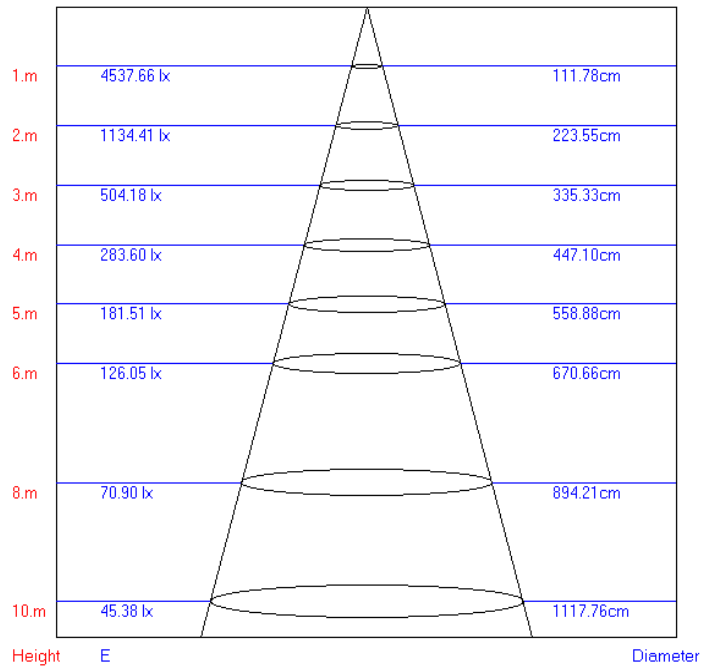

MultiLED PT2 Series Lux-Distance Curves

PT2 30W 60°