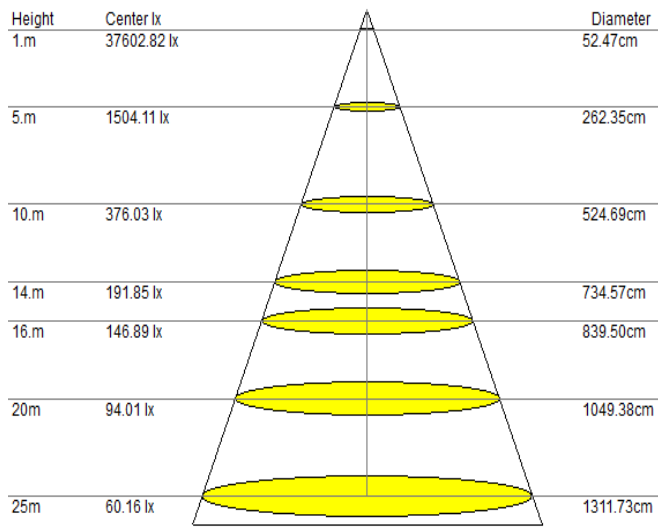

PT4 30° 100W and 600W Lux-Distance Curves