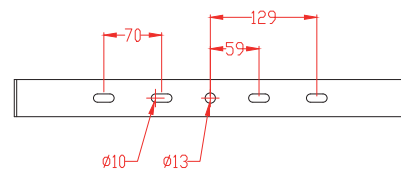

MultiLED PT4 Series – sizes

240W/400W