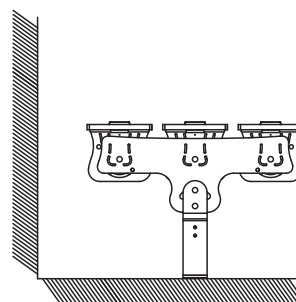

MultiLED PT2 30W-versjon

MultiLED PT3 50W-versjon

MultiLED PT3 100W-versjon

Nortelco MultiLED PT Series – light beam angles and installation types

Suspended installation

Wall installation

Ground installation