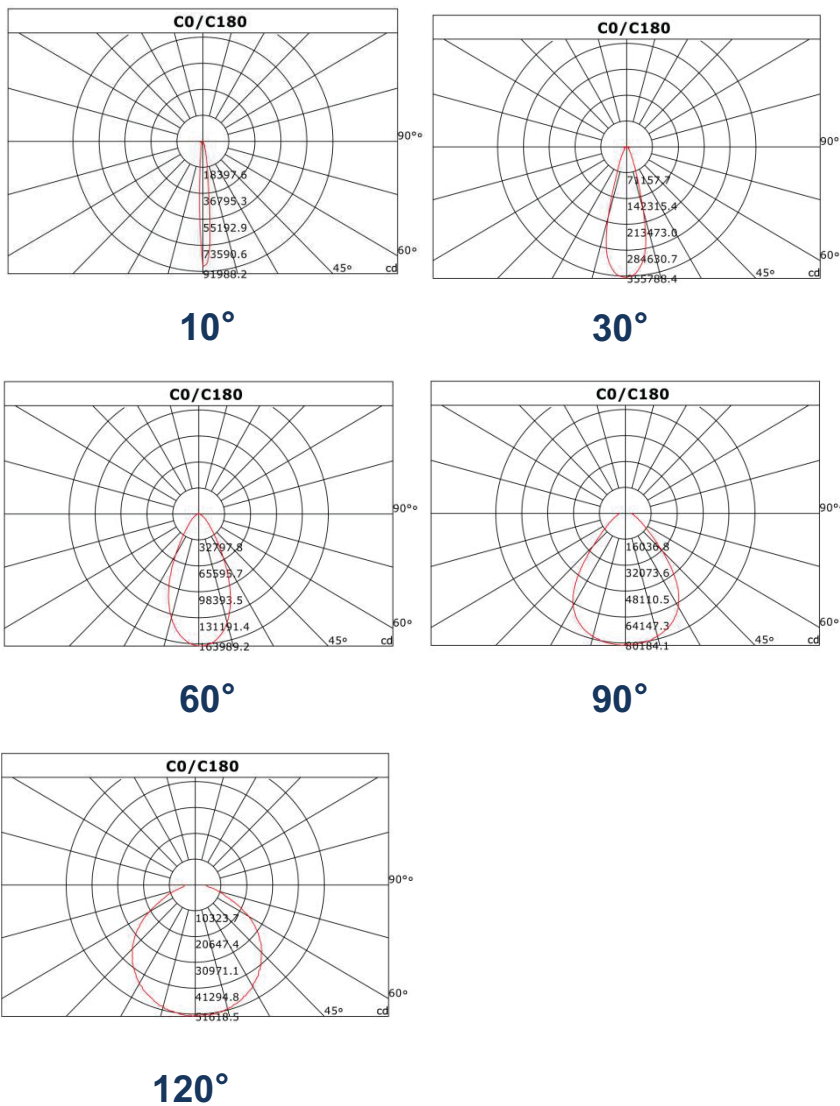

MultiLED PT4-1000W – light distribution