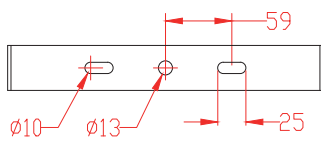

MultiLED PT4 Series – sizes

180W/300W