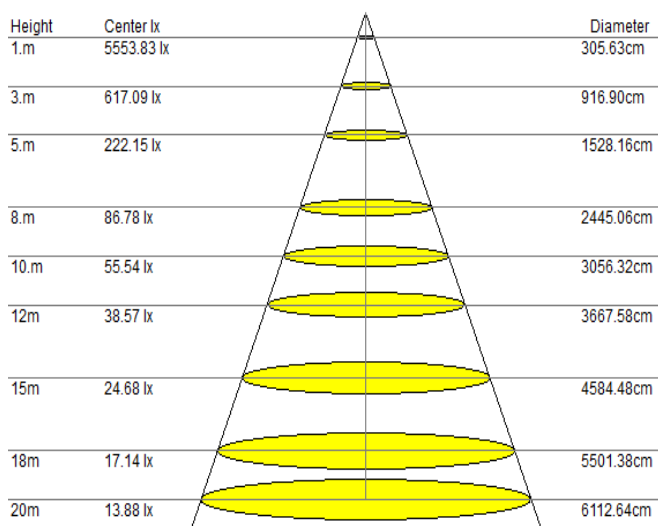

El.no.	Model	Flux lm	Voltage	Beam option	Weight kg	Size WxDxH
3224628	PT4 100W-30°	14k	24VDC	10/30/60/120	2,9	291x102x266
3224668	PT4 100W-60°	14k	24VDC	10/30/60/120	2,9	291x102x266
3224649	PT4 100W-120°	14k	24VDC	10/30/60/120	2,9	291x102x266
3224616	PT4 100W-30°	14k	85-265VAC/50/60	10/30/60/120	2,9	291x102x266
3224698	PT4 100W-60°	14k	85-265VAC/50/60	10/30/60/120	2,9	291x102x266
3224691	PT4 100W-120°	14k	85-265VAC/50/60	10/30/60/120	2,9	291x102x266
3224626	PT4 200W-10°	28k	85-265VAC/50/60	10/30/60/120	4,2	291x219x334
3224625	PT4 200W-30°	28k	85-265VAC/50/60	10/30/60/120	4,2	291x219x334
3224663	PT4 200W-60°	28k	85-265VAC/50/60	10/30/60/120	4,2	291x219x334
3224624	PT4 200W-120°	28k	85-265VAC/50/60	10/30/60/120	4,2	291x219x334
3224689	PT4 200W-30-60°	28k	85-265VAC/50/60	10/30/60/120	4,2	291x219x334
3224696	PT4 200W-60-120°	28k	85-265VAC/50/60	10/30/60/120	4,2	291x219x334
3224619	PT4 300W-30°	42k	85-265VAC/50/60	10/30/60/120	5,6	291x340x324
3224629	PT4 300W-60°	42k	85-265VAC/50/60	10/30/60/120	5,6	291x340x324
3224627	PT4 300W-120°	42k	85-265VAC/50/60	10/30/60/120	5,6	291x340x324
3224690	PT4 300W-30-30-60°	42k	85-265VAC/50/60	10/30/60/120	5,6	291x340x324
3224697	PT4 300W-30-60-120°	42k	85-265VAC/50/60	10/30/60/120	5,6	291x340x324
3224646	PT4 400W-60°	56k	85-265VAC/50/60	10/30/60/120	7,4	485x219x334
3224665	PT4 400W-30-30-60-120°	56k	85-265VAC/50/60	10/30/60/120	7,4	485x219x334
3224692	PT4 600W-30-30-30-60-60-60°	84k	85-265VAC/50/60	10/30/60/120	10,3	485x340x324
3224648	PT4 1000W-10-10-30-30-30-30-60-60-120°	134,4k	85-265VAC/50/60	10/30/60/120	16,3	600x340x225

MultiLED PT4 Series – accessories

Elnr.	Model
3224643	Lens/gasket 30°
3224644	Lens/gasket 60°
3224645	Lens/gasket 120°

PT4 30° 100W and 600W Lux-Distance Curves

PT4 60° 100W and 600W Lux-Distance Curves

PT4 120° 100W and 600W Lux-Distance Curves