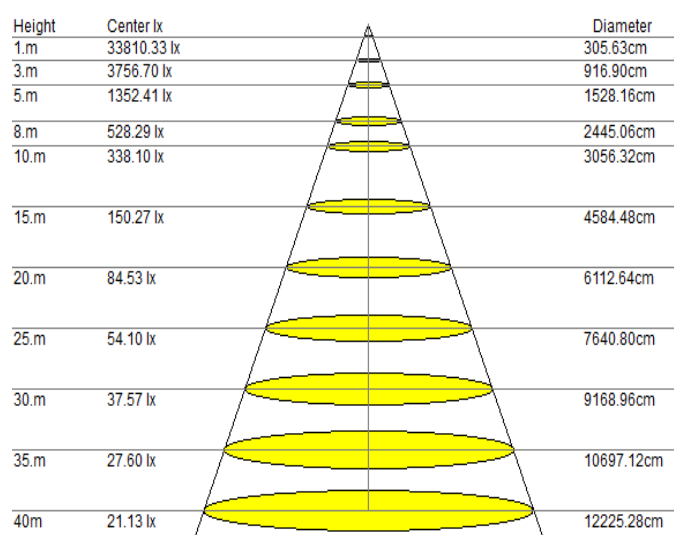

El.no.	Model	Flux lm	Voltage	Beam option	Weight kg	Size WxDxH
3224628	PT4 100W-30°	14k	24VDC	10/30/60/120	2,9	291x102x266
3224668	PT4 100W-60°	14k	24VDC	10/30/60/120	2,9	291x102x266
3224649	PT4 100W-120°	14k	24VDC	10/30/60/120	2,9	291x102x266
3224616	PT4 100W-30°	14k	85-265VAC/50/60	10/30/60/120	2,9	291x102x266
3224698	PT4 100W-60°	14k	85-265VAC/50/60	10/30/60/120	2,9	291x102x266
3224691	PT4 100W-120°	14k	85-265VAC/50/60	10/30/60/120	2,9	291x102x266
3224626	PT4 200W-10°	28k	85-265VAC/50/60	10/30/60/120	4,2	291x219x334
3224625	PT4 200W-30°	28k	85-265VAC/50/60	10/30/60/120	4,2	291x219x334
3224663	PT4 200W-60°	28k	85-265VAC/50/60	10/30/60/120	4,2	291x219x334
3224624	PT4 200W-120°	28k	85-265VAC/50/60	10/30/60/120	4,2	291x219x334
3224689	PT4 200W-30-60°	28k	85-265VAC/50/60	10/30/60/120	4,2	291x219x334
3224696	PT4 200W-60-120°	28k	85-265VAC/50/60	10/30/60/120	4,2	291x219x334
3224619	PT4 300W-30°	42k	85-265VAC/50/60	10/30/60/120	5,6	291x340x324
3224629	PT4 300W-60°	42k	85-265VAC/50/60	10/30/60/120	5,6	291x340x324
3224627	PT4 300W-120°	42k	85-265VAC/50/60	10/30/60/120	5,6	291x340x324
3224690	PT4 300W-30-30-60°	42k	85-265VAC/50/60	10/30/60/120	5,6	291x340x324
3224697	PT4 300W-30-60-120°	42k	85-265VAC/50/60	10/30/60/120	5,6	291x340x324
3224646	PT4 400W-60°	56k	85-265VAC/50/60	10/30/60/120	7,4	485x219x334
3224665	PT4 400W-30-30-60-120°	56k	85-265VAC/50/60	10/30/60/120	7,4	485x219x334
3224692	PT4 600W-30-30-30-60-60-60°	84k	85-265VAC/50/60	10/30/60/120	10,3	485x340x324
3224648	PT4 1000W-10-10-30-30-30-30-60-60-120°	134,4k	85-265VAC/50/60	10/30/60/120	16,3	600x340x225

MultiLED PT4 Series – accessories

Elnr.	Model
3224643	Lens/gasket 30°
3224644	Lens/gasket 60°
3224645	Lens/gasket 120°

PT4 30° 100W and 600W Lux-Distance Curves

PT4 60° 100W and 600W Lux-Distance Curves

PT4 120° 100W and 600W Lux-Distance Curves