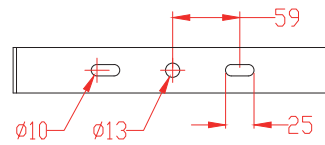

MultiLED PT4 Series – sizes

120W/200W