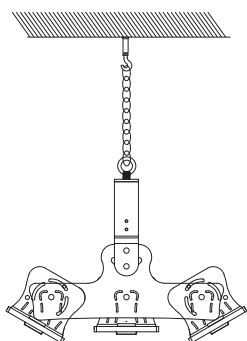

MultiLED PT2 30W-versjon

MultiLED PT3 50W-versjon

MultiLED PT3 100W-versjon

Nortelco MultiLED PT Series – light beam angles and installation types

Suspended installation

Wall installation

Ground installation