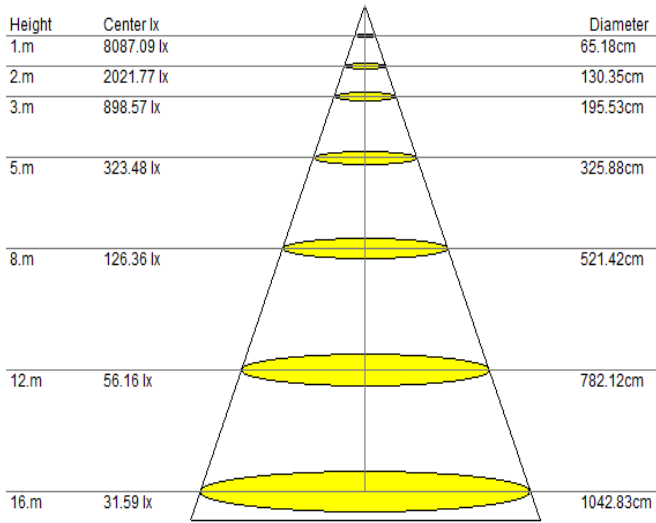

MultiLED PT3 Series Lux-Distance Curves

PT3 50W and 200W 30°