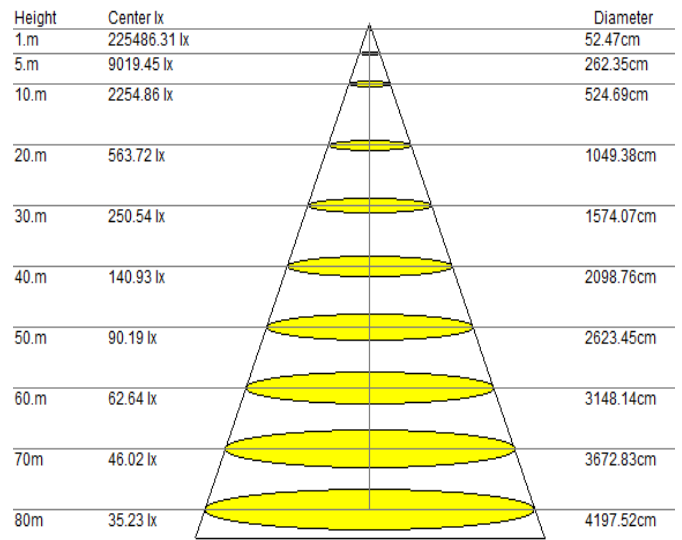

PT4 30° 100W and 600W Lux-Distance Curves