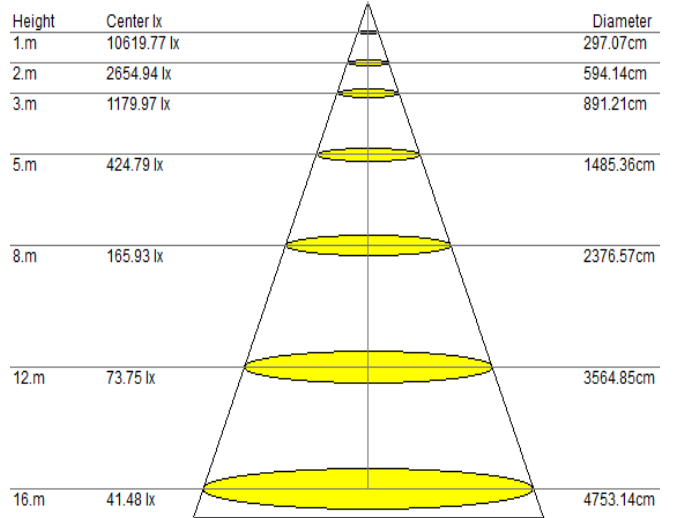

El.nr.	Model	Flux lm	Voltage	Beam option	Weight kg	Size WxDxH
3224694	PT3 50W-60°	7k	24VDC	30/60/120	2,2	295*102*245
3224658	PT3 50W-120°	7k	24VDC	30/60/120	2,2	295*102*245
3224669	PT3 50W-60°	7k	85-265VAC/50/60	30/60/120	2,2	295*102*245
3224693	PT3 50W-120°	7k	85-265VAC/50/60	30/60/120	2,2	295*102*245
3224695	PT3 150W-60-30-30°	21k	85-265VAC/50/60	30/60/120	4,1	283x340x266
3224667	PT3 200W-30°	28k	85-265VAC/50/60	30/60/120	5,5	419*221*247

MultiLED PT3 Series Lux-Distance Curves

PT3 50W and 200W 30°

PT3 50W and 200W 120° Lux-Distance Curves

MultiLED PT4 Series

Nortelco MultiLED PT4 specification – 100W modules

Beam angle	10°/ 30°/ 60°/ 120°	CCT	5500K
Lamp luminous flux	120-160 lm/W ± 5%	IP grade	IP65 (1000W IP66)
Working Life	> 50 000 hours	Working temperature	-40°C to +60°C
		Bracket	Stainless steel