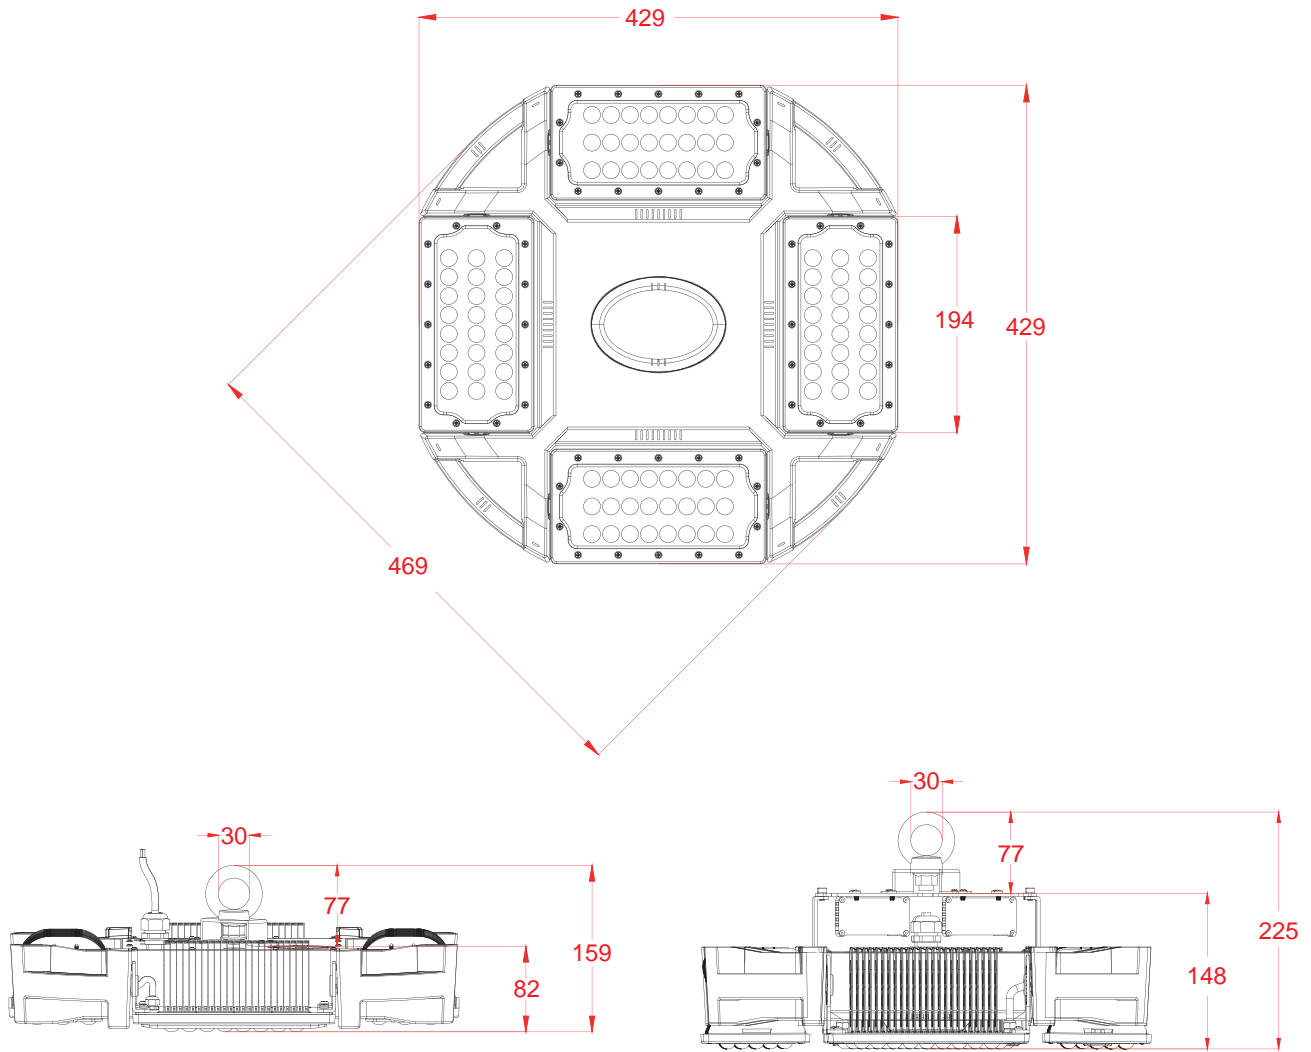

PT4-BAY Series – sizes