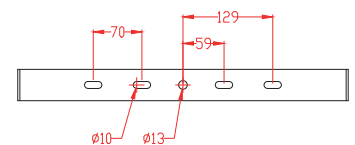

MultiLED PT4 Series – sizes

360W/600W