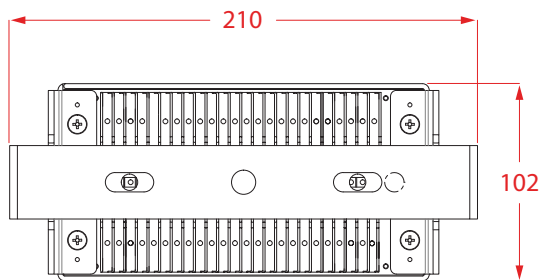

Ceiling installation

MultiLED PT2 Series

Nortelco MultiLED PT2 specification – 30W modules

Beam angle	60° / 120°	CCT	2700-6500K
Lamp luminous flux	130 lm/W ± 5%	IP grade	IP65
Working Life	> 50 000 hours	Working temperature	-40°C to +60°C
		Bracket	Stainless steel

El.no.	Model	Flux lm	Voltage	Beam option	Weight kg	Size WxDxH
3224699	PT2 30W-60°	3,9	12VDC	60/120	1,0	210*102*135
3224678	PT2 30W-60°	3,9	24VDC	60/120	1,0	210*102*135
3224647	PT2 30W-120°	3,9	24VDC	60/120	1,0	210*102*135
3224679	PT2 30W-60°	3,9	85-265VAC/50/60	60/120	1,0	210*102*135
3224661	PT2 30W-120°	3,9	85-265VAC/50/60	60/120	1,0	210*102*135