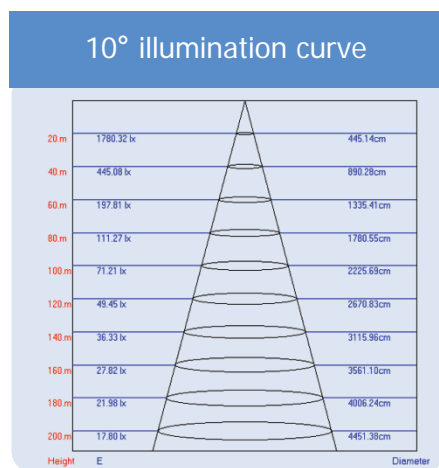

MultiLED PT4-1000W – light distribution