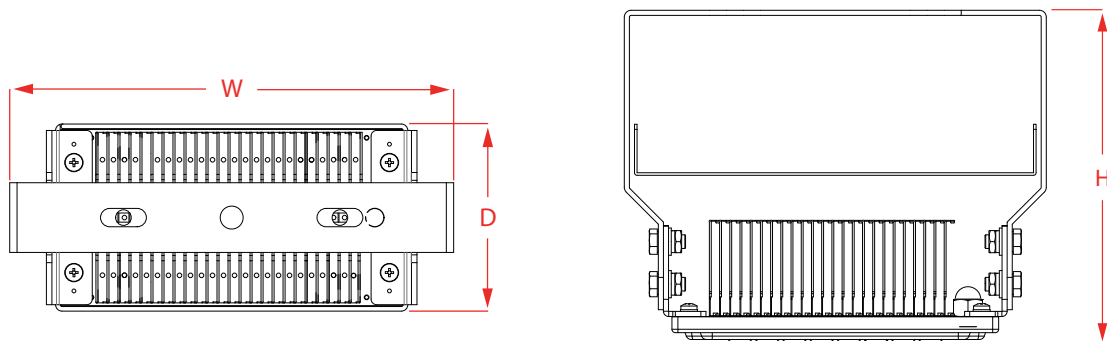

MultiLED PT2 Series Lux-Distance Curves

PT2 30W 60°

PT2 30W 110°

MultiLED PT3 Series

Nortelco MultiLED PT3 specification – 50W modules

Beam angel	30°/ 60°/ 120°	CCT	2700-6500K
Lamp luminous flux	140 lm/W ± 5%	IP grade	IP65
Working Life	> 50 000 hours	Working temperature	-40°C to +60°C
		Bracket	Stainless steel

El.nr.	Model	Flux lm	Voltage	Beam option	Weight kg	Size WxDxH
3224694	PT3 50W-60°	7k	24VDC	30/60/120	2,2	295*102*245
3224658	PT3 50W-120°	7k	24VDC	30/60/120	2,2	295*102*245
3224669	PT3 50W-60°	7k	85-265VAC/50/60	30/60/120	2,2	295*102*245
3224693	PT3 50W-120°	7k	85-265VAC/50/60	30/60/120	2,2	295*102*245
3224695	PT3 150W-60-30-30°	21k	85-265VAC/50/60	30/60/120	4,1	283x340x266
3224667	PT3 200W-30°	28k	85-265VAC/50/60	30/60/120	5,5	419*221*247