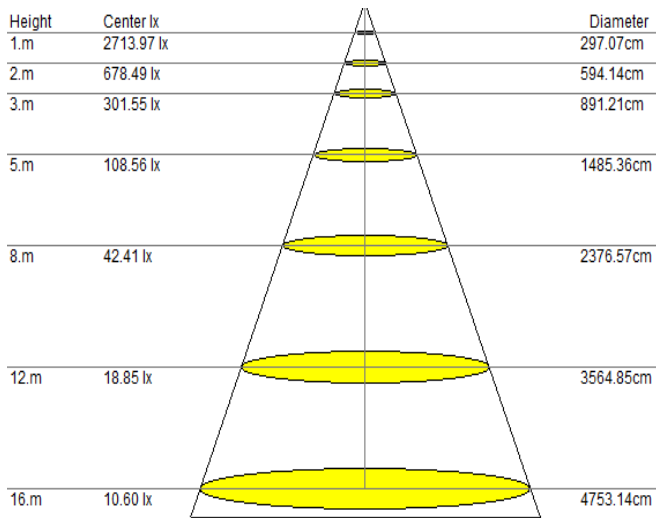

El.nr.	Model	Flux lm	Voltage	Beam option	Weight kg	Size WxDxH
3224694	PT3 50W-60°	7k	24VDC	30/60/120	2,2	295*102*245
3224658	PT3 50W-120°	7k	24VDC	30/60/120	2,2	295*102*245
3224669	PT3 50W-60°	7k	85-265VAC/50/60	30/60/120	2,2	295*102*245
3224693	PT3 50W-120°	7k	85-265VAC/50/60	30/60/120	2,2	295*102*245
3224695	PT3 150W-60-30-30°	21k	85-265VAC/50/60	30/60/120	4,1	283x340x266
3224667	PT3 200W-30°	28k	85-265VAC/50/60	30/60/120	5,5	419*221*247

MultiLED PT3 Series Lux-Distance Curves

PT3 50W and 200W 30°

PT3 50W and 200W 120° Lux-Distance Curves

MultiLED PT4 Series

Nortelco MultiLED PT4 specification – 100W modules

Beam angle	10°/ 30°/ 60°/ 120°	CCT	5500K
Lamp luminous flux	120-160 lm/W ± 5%	IP grade	IP65 (1000W IP66)
Working Life	> 50 000 hours	Working temperature	-40°C to +60°C
		Bracket	Stainless steel