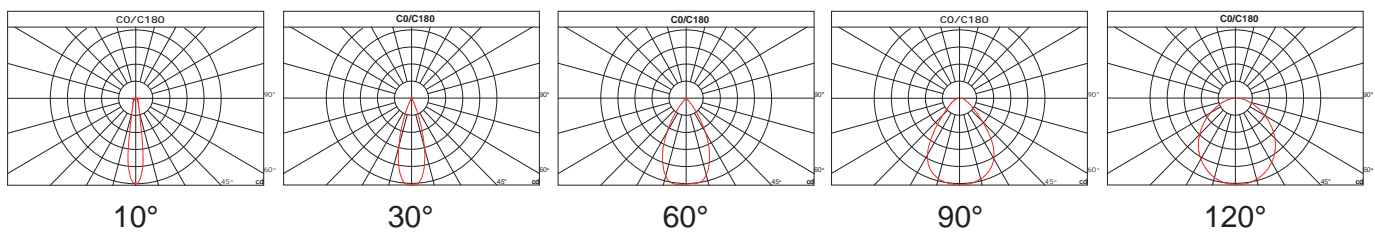

Nortelco MultiLED PT Series – light beam angles and installation types

Suspended installation

Wall installation