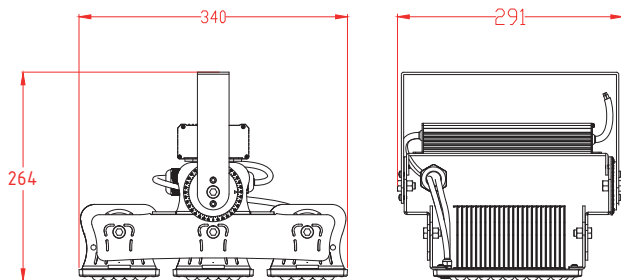

MultiLED PT4 Series – sizes

180W/300W