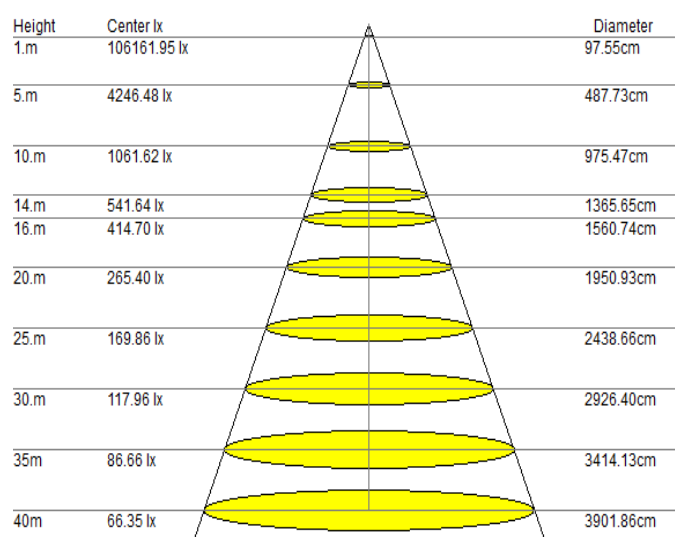

PT4 60° 100W and 600W Lux-Distance Curves