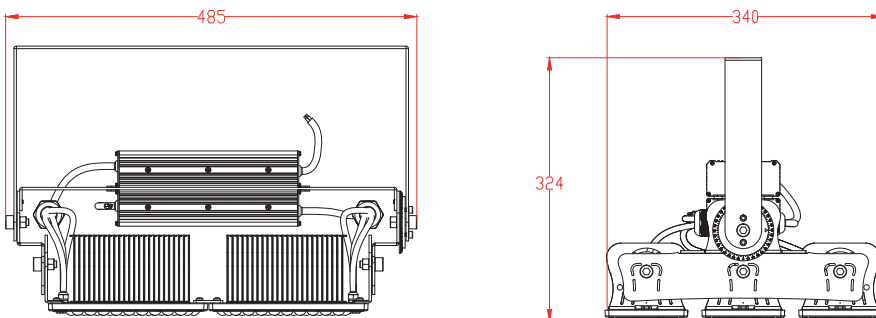

MultiLED PT4 Series – sizes

360W/600W