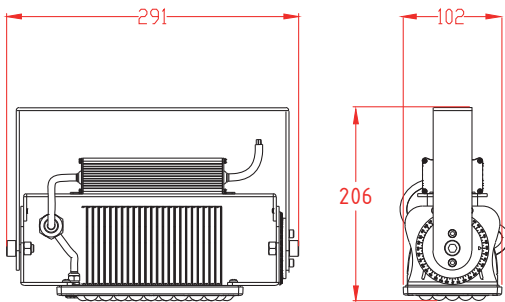

MultiLED PT4 Series – sizes

60W/100W