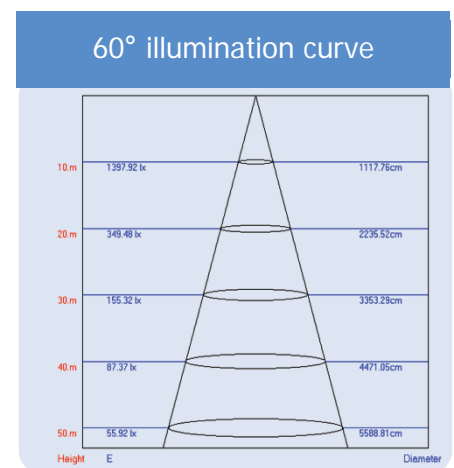

MultiLED PT4-1000W – light distribution