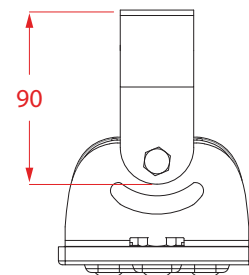

El.no.	Model	Flux lm	Voltage	Beam option	Weight kg	Size WxDxH
3224699	PT2 30W-60°	3,9	12VDC	60/120	1,0	210*102*135
3224678	PT2 30W-60°	3,9	24VDC	60/120	1,0	210*102*135
3224647	PT2 30W-120°	3,9	24VDC	60/120	1,0	210*102*135
3224679	PT2 30W-60°	3,9	85-265VAC/50/60	60/120	1,0	210*102*135
3224661	PT2 30W-120°	3,9	85-265VAC/50/60	60/120	1,0	210*102*135

El.nr.	Model	Flux lm	Voltage	Beam option	Weight kg	Size WxDxH
3224694	PT3 50W-60°	7k	24VDC	30/60/120	2,2	295*102*245
3224658	PT3 50W-120°	7k	24VDC	30/60/120	2,2	295*102*245
3224669	PT3 50W-60°	7k	85-265VAC/50/60	30/60/120	2,2	295*102*245
3224693	PT3 50W-120°	7k	85-265VAC/50/60	30/60/120	2,2	295*102*245
3224695	PT3 150W-60-30-30°	21k	85-265VAC/50/60	30/60/120	4,1	283x340x266
3224667	PT3 200W-30°	28k	85-265VAC/50/60	30/60/120	5,5	419*221*247