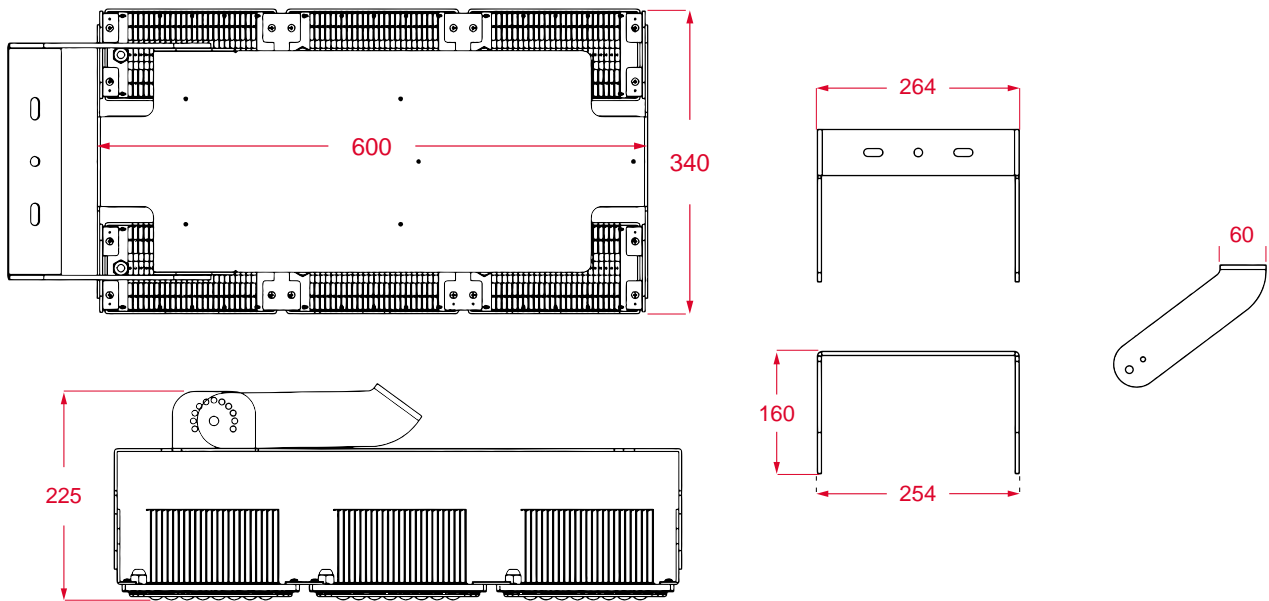

MultiLED PT4-1000W – size

PT4 1000W

MultiLED PT4 Series – accessories

Elnr.	Model
3224643	Lens/gasket 30°
3224644	Lens/gasket 60°
3224645	Lens/gasket 120°