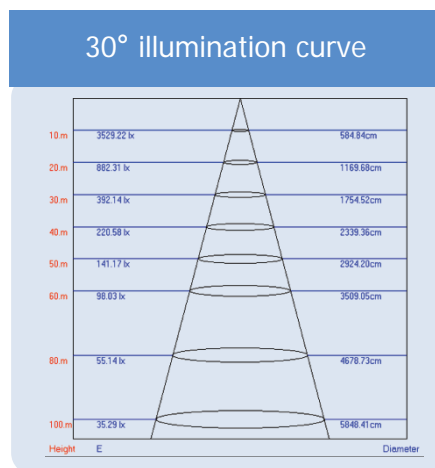

MultiLED PT4-1000W – light distribution