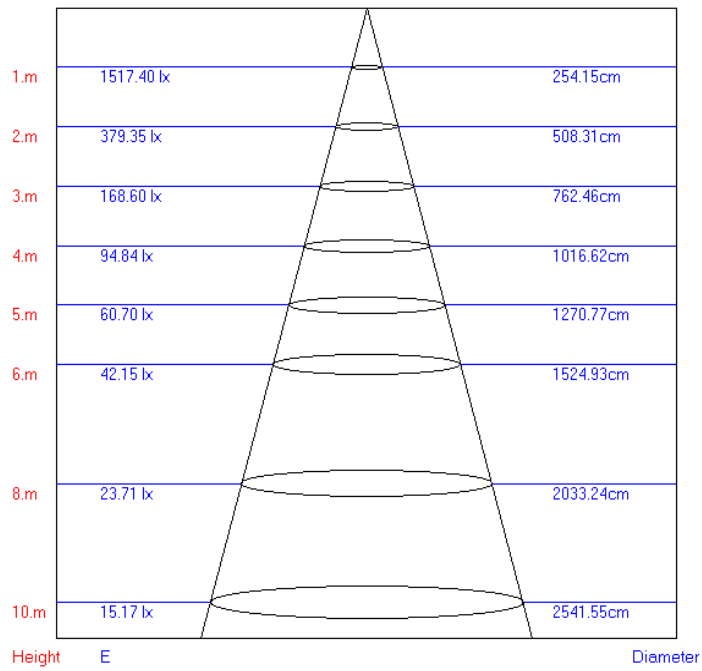

PT2 30W 110°