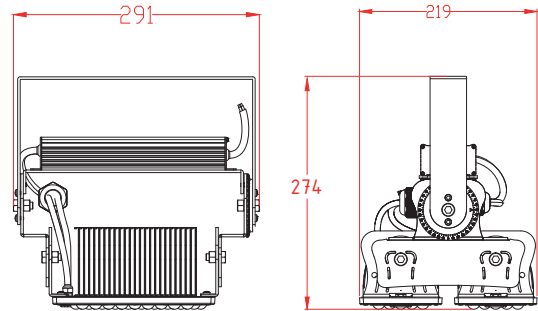

MultiLED PT4 Series – sizes

120W/200W